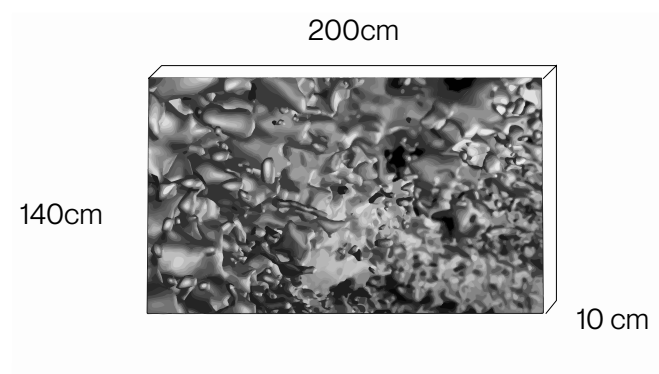

DIMENSIONS

The product light output may differ from the original digital illustration, since it is affected by the custom LED's temperature.

We reserve the right to modify the characteristics of the product. Last update 04/03/2025