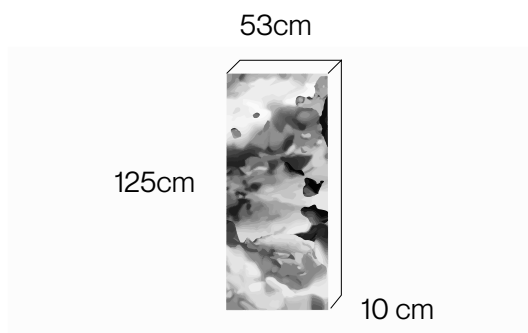

DIMENSIONS

The product light output may differ from the original digital illustration, since it is affected by the custom LED's temperature.

We reserve the right to modify the characteristics of the product. Last update 04/03/2025